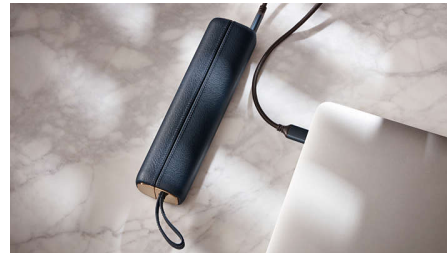

Prestige travel case with USB

The elegant and compact travel case can be slipped into any bag for carefree convenience while away from home. The durable case is wrapped in soft-touch vegan-friendly leather. And for extra ease, it includes an integrated USB-C port, and a USB charging cable, so you can easily recharge the toothbrush without removing it from the case.