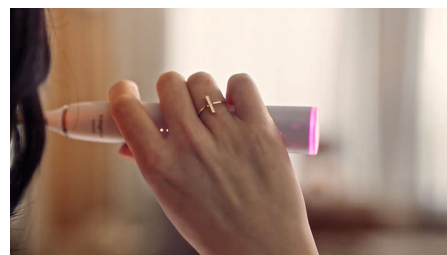

## Prestige travel case with USB

The elegant and compact travel case can be slipped into any bag for carefree convenience while away from home. The durable case is wrapped in soft-touch vegan-friendly leather. And for extra ease, it includes an integrated USB-C port, and a USB charging cable, so you can easily recharge the toothbrush without removing it from the case.

## Real-time feedback

You might not notice when you brush too hard or start scrubbing, but your toothbrush will. The light ring on the end of your handle will gently remind you to ease off the pressure or scrubbing motion.