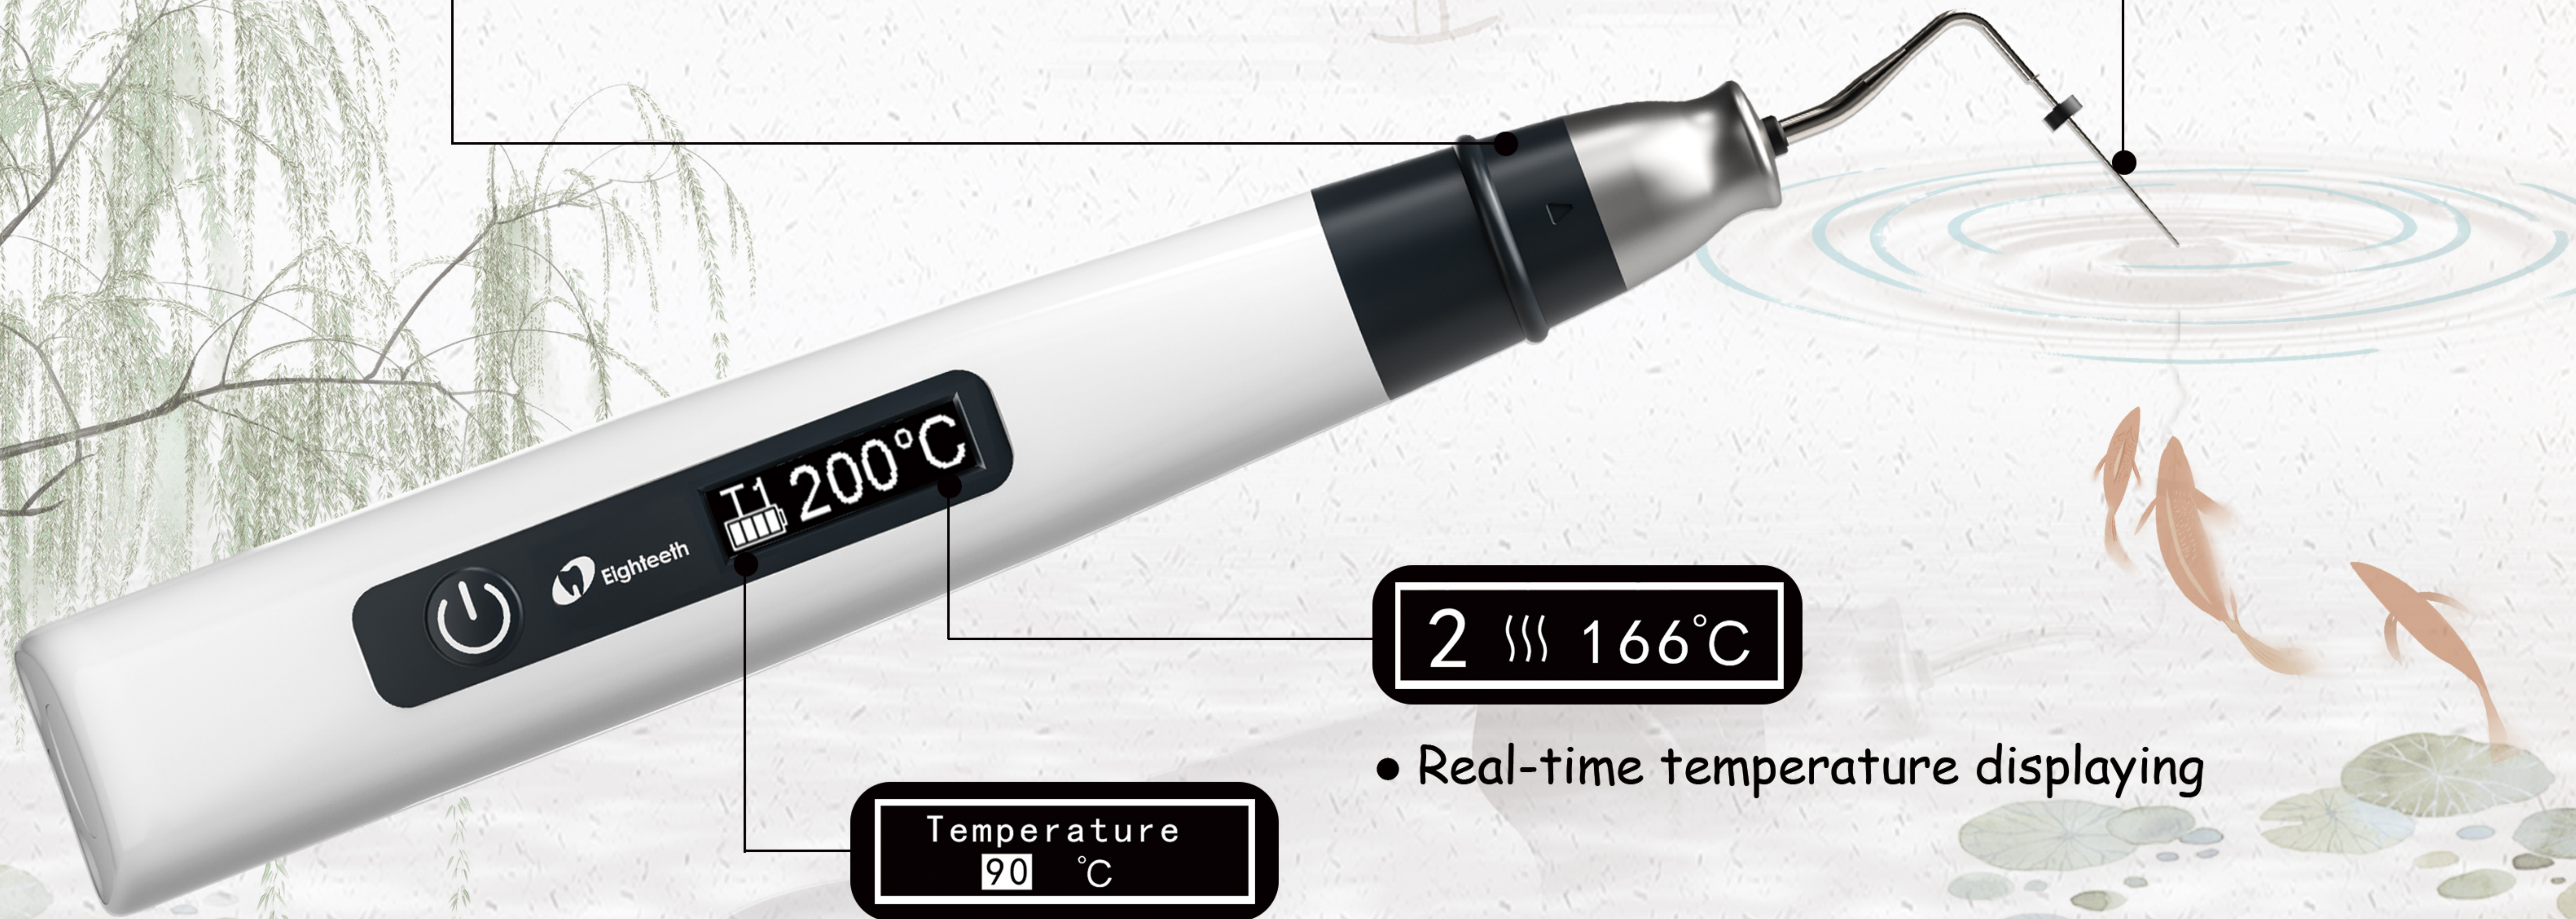

Cordless Obturation System

Fast-Pack

Fast-Fill

Fast-Fill

- Useable cartridge tip, economical design
- GP pellet refill into device
Easy maintenance

- Motorized gutta-percha
Push & stop, better flow controlling

Push Speed
Mid

- 3 ranges pushing speed, low, mid, high

- Powerful battery

T1 150°C
GP 100%

Temperature
160°C

- Digital displaying of rest gutta percha
- Real-time temperature displaying
Set from 100~200°C

Fast-Pack

- Ring switch, 360° touchable

- 4-6mm tip heating , safe and fast

- Real-time temperature displaying

- Customized temperature from 90~250°C

www.eighteeth.com