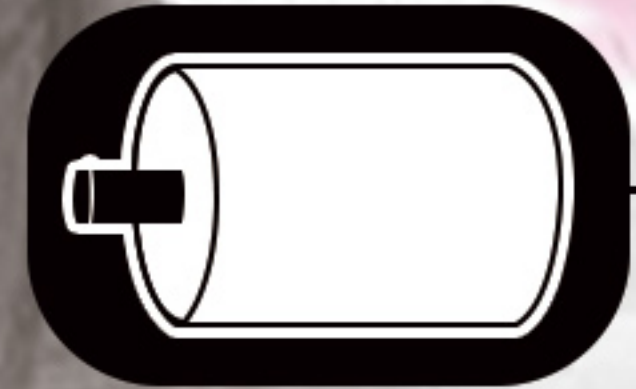

Cordless Obturation System

Fast-Pack

Fast-Fill

Fast-Fill

- Useable cartridge tip, economical design
- GP pellet refill into device
Easy maintenance

- Motorized gutta-percha
Push & stop, better flow controlling

Push Speed
Mid

- 3 ranges pushing speed, low, mid, high

- Powerful battery

T1 150°C
GP 100%

Temperature
160°C

- Digital displaying of rest gutta percha
- Real-time temperature displaying
Set from 100~200°C

Fast-Pack

- Ring switch, 360° touchable

- 4-6mm tip heating , safe and fast

- Real-time temperature displaying

- Customized temperature from 90~250°C

www.eighteeth.com