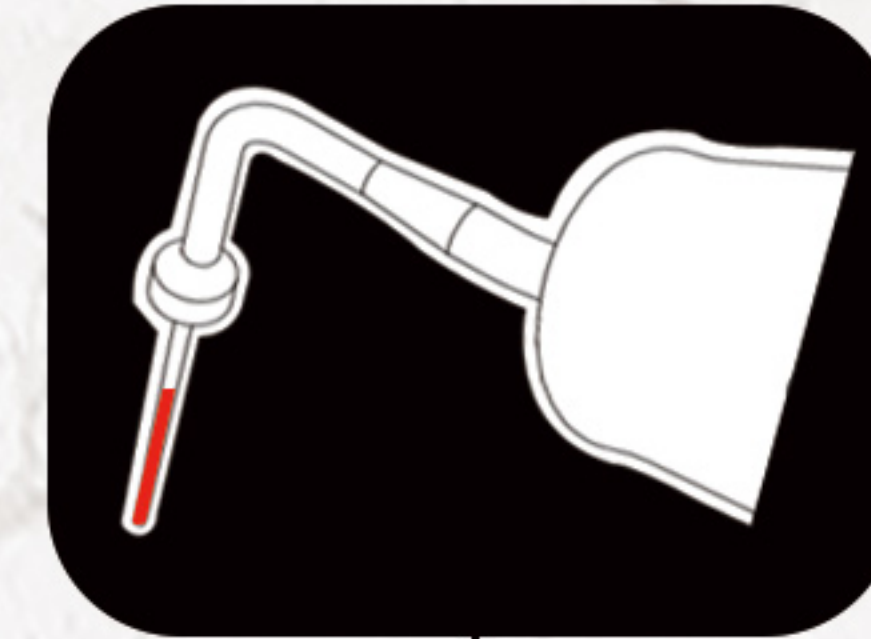

Cordless Obturation System

Fast-Pack

Fast-Fill

Fast-Fill

- Useable cartridge tip, economical design
- GP pellet refill into device
Easy maintenance

- Motorized gutta-percha
Push & stop, better flow controlling

Push Speed
Mid

- 3 ranges pushing speed, low, mid, high

- Powerful battery

T1 150°C
GP 100%

Temperature
160°C

- Digital displaying of rest gutta percha
- Real-time temperature displaying
Set from 100~200°C

Fast-Pack

- Ring switch, 360° touchable

- 4-6mm tip heating , safe and fast

- Real-time temperature displaying

- Customized temperature from 90~250°C

www.eighteeth.com